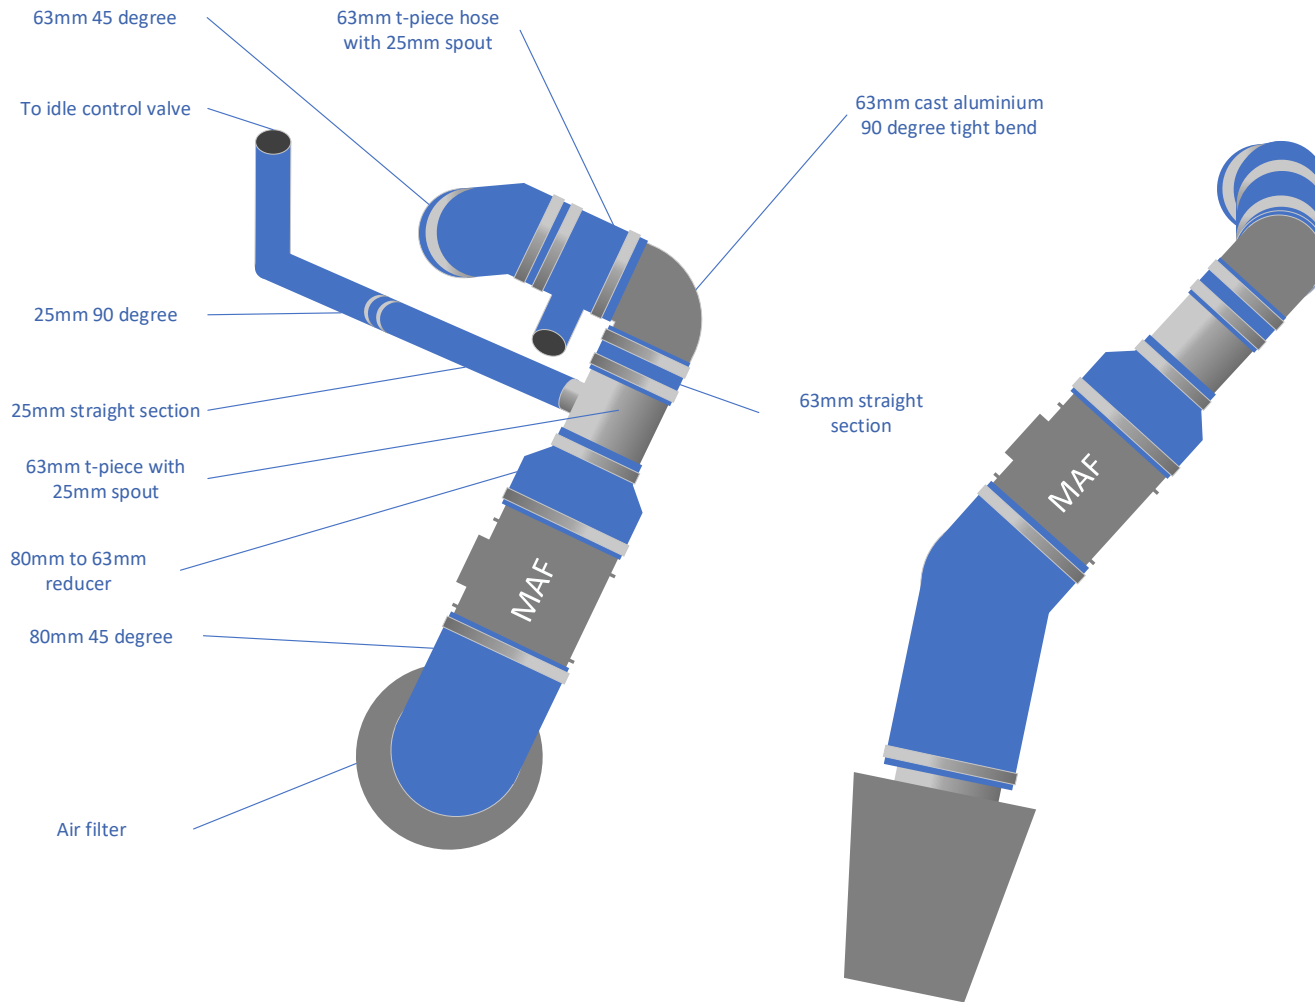

HYDE MOTOR WORKS

BMW E36 328i SC14 Supercharger, intake system installation guide (no intercooler)

HYDE MOTOR WORKS

Air intake system + Idle control valve hose

BMW E36 328i SC14 Supercharger, intake system installation guide (no intercooler)

HYDE MOTOR WORKS

BMW E36 328i SC14 Supercharger, intake system installation guide (no intercooler)

HYDE MOTOR WORKS

Supercharger outlet to throttle body, bypass valve hose + Idle control valve hose

BMW E36 328i SC14 Supercharger, intake system installation guide (no intercooler)

HYDE MOTOR WORKS

BMW E36 328i SC14 Supercharger, intake system installation guide (no intercooler)