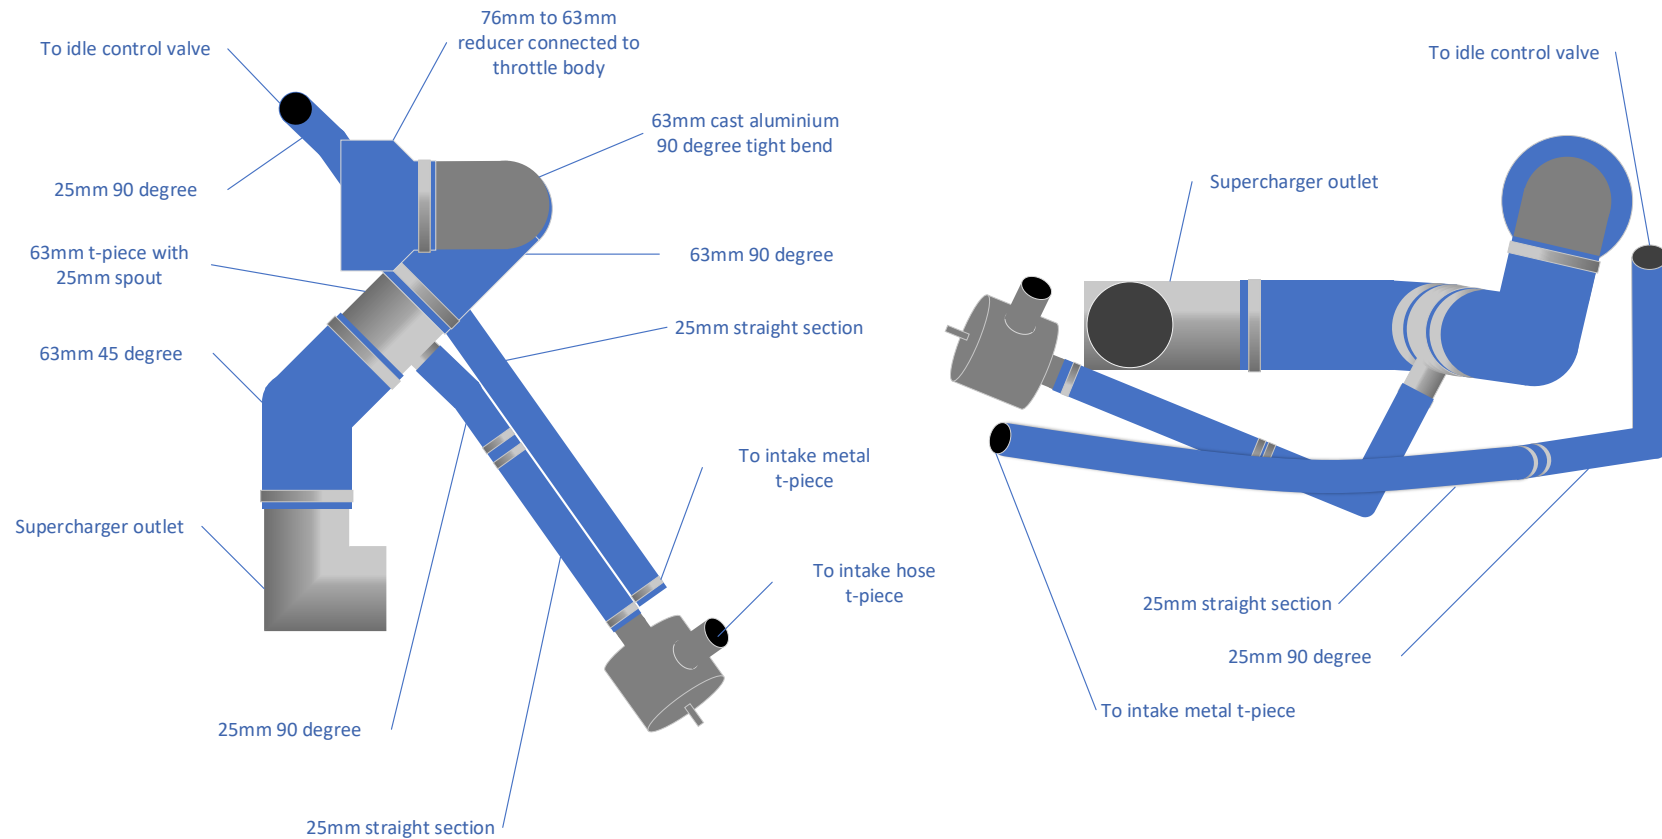

HYDE MOTOR WORKS

BMW E36 328i SC14 Supercharger, intake system installation guide (no intercooler)

HYDE MOTOR WORKS

Air intake system + Idle control valve hose

BMW E36 328i SC14 Supercharger, intake system installation guide (no intercooler)

HYDE MOTOR WORKS

BMW E36 328i SC14 Supercharger, intake system installation guide (no intercooler)

HYDE MOTOR WORKS

Supercharger outlet to throttle body, bypass valve hose + Idle control valve hose

BMW E36 328i SC14 Supercharger, intake system installation guide (no intercooler)

HYDE MOTOR WORKS

BMW E36 328i SC14 Supercharger, intake system installation guide (no intercooler)